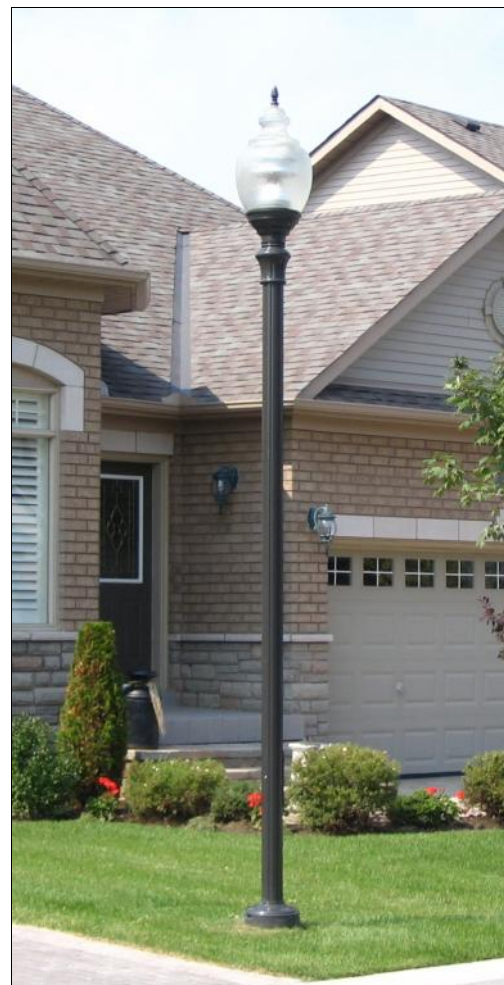

LITEFORM® 5275 LED

Features

Luminaire Dimensions 16" Diameter X 34.25" Height

Finial Cast aluminum

Lens Clear stippled polycarbonate, UV stabilized

Optical System ML 70™ reflector system, specular finish, clear anodized aluminum

LED System 54W LED *with surge protection*

Fitter Cast aluminum construction with Twist-Clamp™ quarter turn shade release system for ease of service

Construction Aluminum throughout

Hardware Stainless steel

Fitter Tenon Mounts to 4.50" O.D. round post

Finish Polyester powder coat

Colours Black, Bronze, White, or Silver *(for custom colour consult factory)*

Luminaire Specification Guide

LITEFORM 5275	-	WATTAGE	-	VOLTAGE	-	COLOUR
		54W LED		120V - 277V 347V		BLACK BRONZE WHITE SILVER

Complete Assembly Specification Guide

LUMINAIRE - POLE - BASE - COLOUR

Example: LITEFORM 5275-54W LED-120V-FAR4512-R1118-BLACK

Liteform International Inc.
261 Ambassador Drive Mississauga, Ontario L5T 2J2
Canada Tel: (905) 564-2090 Fax: (905) 564-2102
www.liteformlighting.com