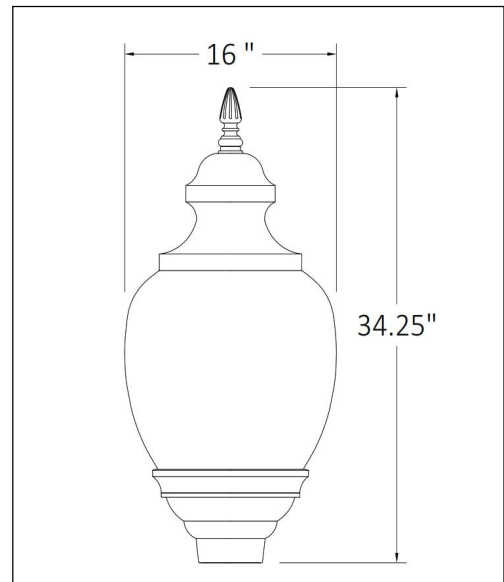

5275 LED

 LITEFORM[®]

LITEFORM® 5275 LED

Features

Luminaire Dimensions 16" Diameter X 34.25" Height

Finial Cast aluminum

Lens Clear stippled polycarbonate, UV stabilized

Optical System ML 70™ reflector system, specular finish, clear anodized aluminum

LED System 54W LED *with surge protection*

Fitter Cast aluminum construction with Twist-Clamp™ quarter turn shade release system for ease of service

Construction Aluminum throughout

Hardware Stainless steel

Fitter Tenon Mounts to 4.50" O.D. round post

Finish Polyester powder coat

Colours Black, Bronze, White, or Silver *(for custom colour consult factory)*

Luminaire Specification Guide

LITEFORM 5275	-	WATTAGE	-	VOLTAGE	-	COLOUR
		54W LED		120V - 277V 347V		BLACK BRONZE WHITE SILVER