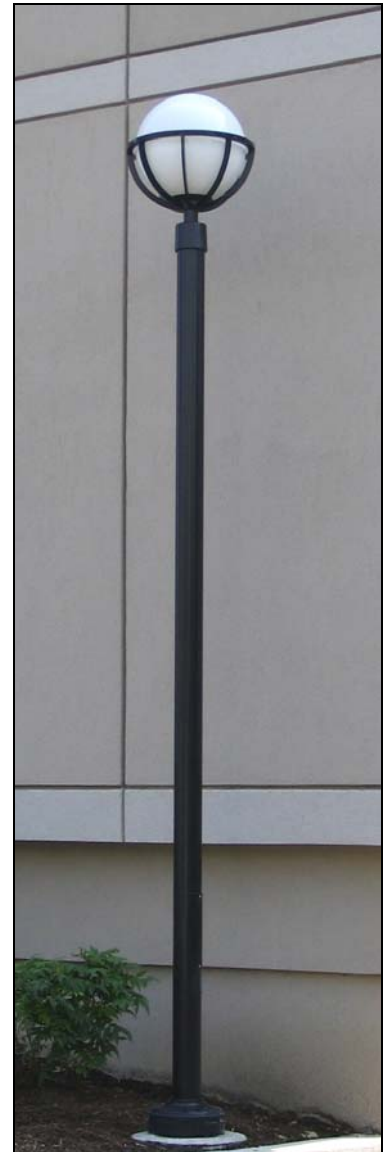

LITEFORM®

LITEFORM® 5059-18

Features

- Luminaire Dimensions** 21" Diameter X 26" Height
- Globe** 18" Diameter white acrylic, UV stabilized
- Guard** One piece, cast aluminum
- Ballast** High power factor, magnetic, core & coil
- Lamp holder** Medium base, porcelain, 4KV pulse-rated
- Construction** Aluminum throughout
- Hardware** Stainless steel
- Fitter Tenon** Mounts to 4.50" O.D. round post
- Finish** Polyester powder coat
- Colours** Black, Bronze, White, or Silver *(for custom colour consult factory)*

Luminaire Specification Guide

LITEFORM 5059-18	-	WATTAGE	-	VOLTAGE	-	COLOUR
		100 HPS		120 V		BLACK
		150 HPS		347 V		BRONZE
		100 MH				WHITE
		175 MH				SILVER

Complete Assembly Specification Guide

LUMINAIRE - POLE - BASE - COLOUR